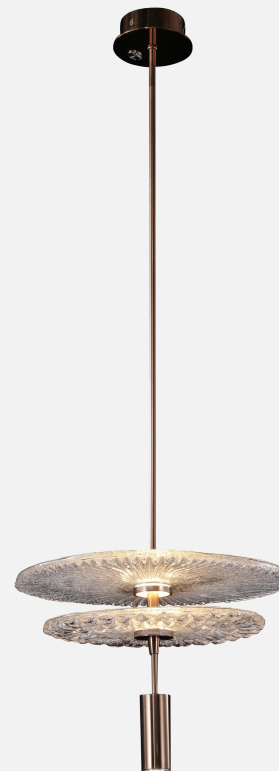

MD83004/3A D350*H1000