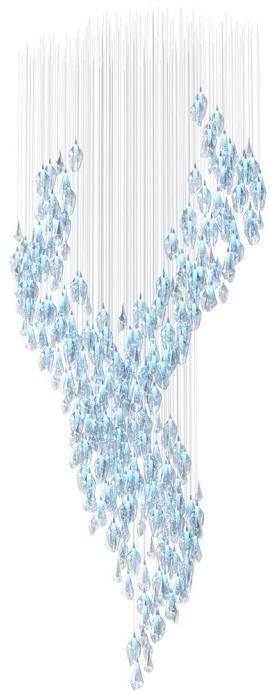

北极光 (83019)

Designed by JiangMing, 2022

© 2022, amodem Design and Manufacturing Inc.
Any inquiries should be directed to: amodem

北极光 (83019)

北极光 (83019)

MD-8106/16L L800*W800*H3000

MX83019/20 D750*H2000

MX83019/16 D800*H850