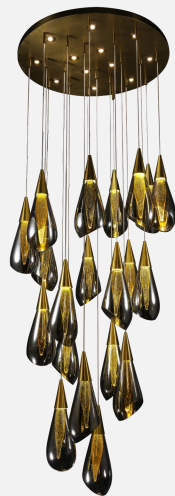

北极光 (83019)

Designed by JiangMing, 2022

© 2022, amodem Design and Manufacturing Inc.
Any inquiries should be directed to: amodem

北极光 (83019)

北极光 (83019)

MD-8106/16L L800*W800*H3000

MX83019/20 D750*H2000

MX83019/16 D800*H850