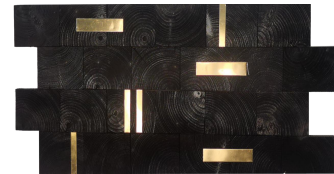

Item: HM-HM48
Size:300*600mm

Item: HM-HM49
Size:300*600mm

木质马赛克

Wood mosaic

Item: HM-DZ01
Size:300*300mm

Item: HM-DZ02
Size:2000*85*8mm

Item: HM-DZ03
Size:2000*85*8mm

Item: HM-DZ05
Size:400*400mm/600*600mm