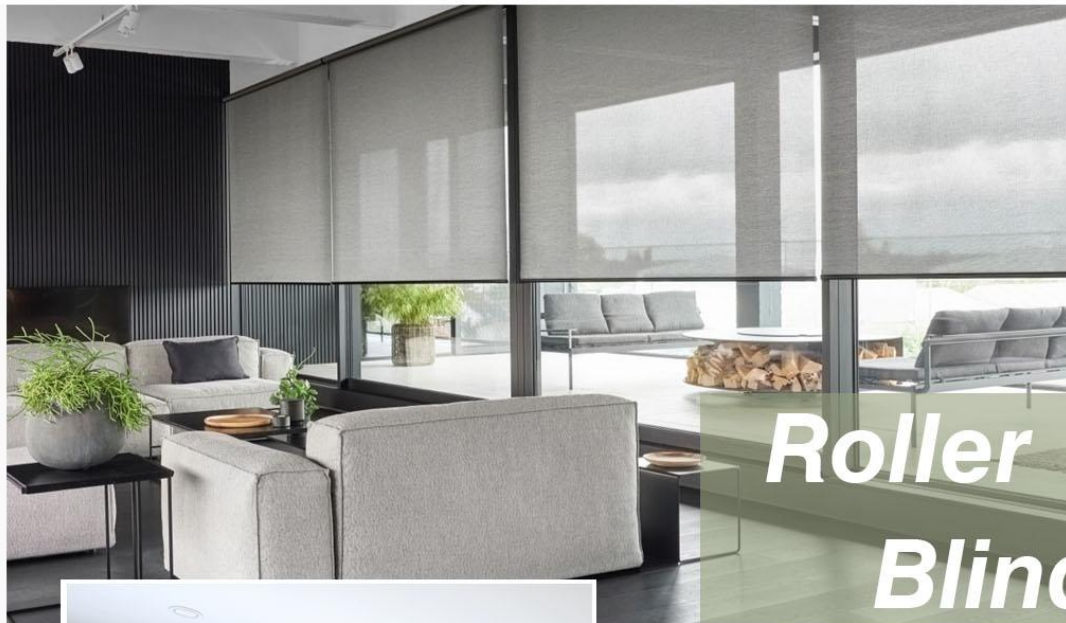

Roller Blinds