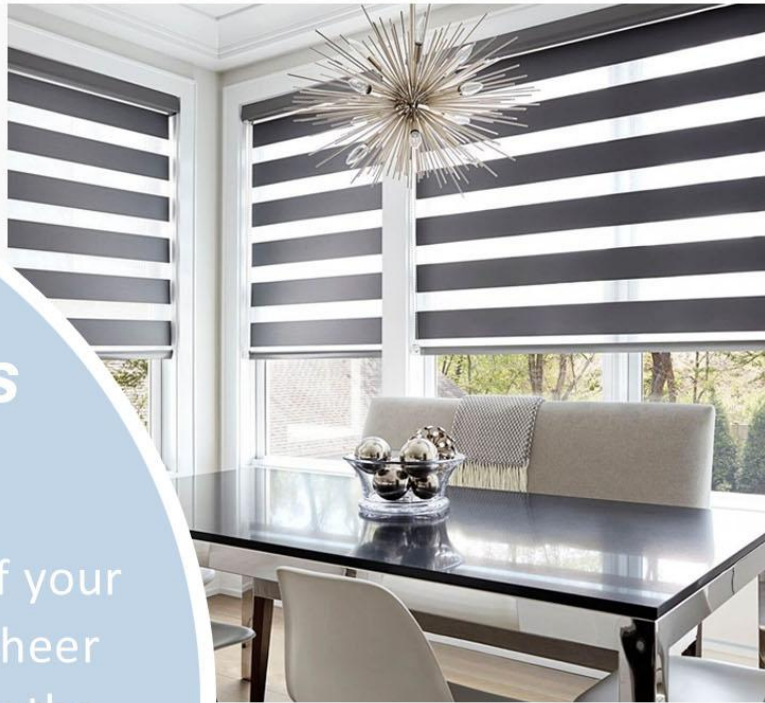

# Roller Blinds

A huge range of colours and styles are available to choose from. Different fabrics suit different needs, from those that gently filter light through to room darkening fabrics. There's a Merci roller blind to suit every situation and every budget.

## *Zebra Blinds*

Your home is your showcase. Show off your unique taste with sheer zebra shades. Enjoy the ease of a roller with the look of a horizontal blind to add dimension and texture to windows

## *Shangri-La Blinds*

Sheer horizontal shades provide a modern look by combining the functionality of a blind with the beauty of a fabric shade. Sheer shades can be tilted to any angle, giving you control over the amount of light entering the room.