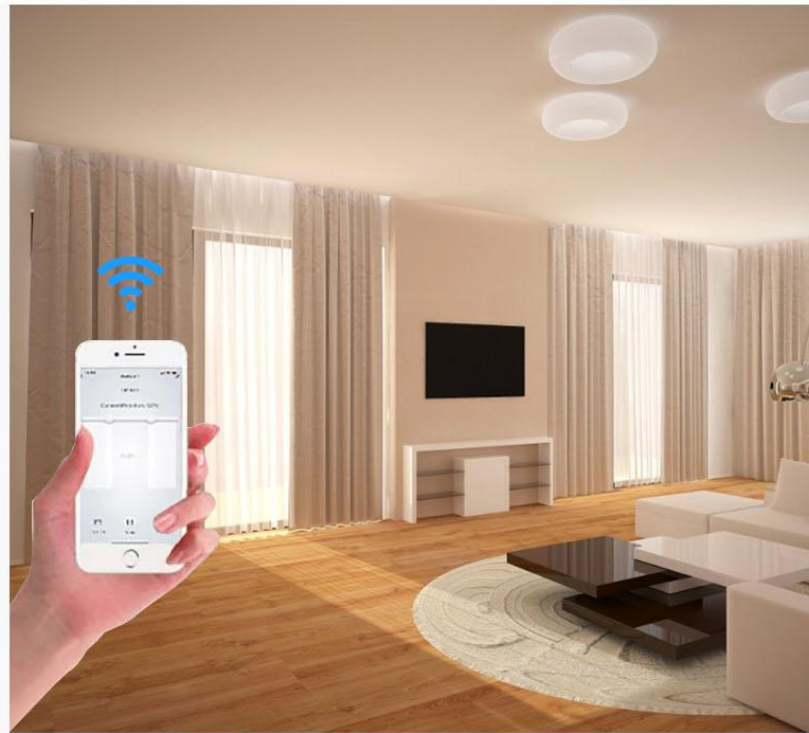

## Automation

With our motorised curtain tracks, you can control all your curtains easily via a single remote control. Protect your curtains from damage and keep them perfectly aligned. The Merci curtain motor and track can be easily integrated with all types of curtains (traditional, wave or pleat). Our new range of motorised systems were developed to guarantee you a peacefully quiet home.