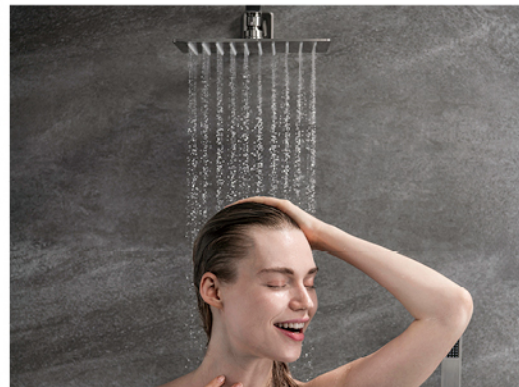

91028GM
Concealed shower set
Gun metal

91028BG
Concealed shower set
Brushed gold

91052B
Concealed shower set
Black

91128B
Shower column set
Black

51001BG

51001B

51001BN

SANITARY WARE