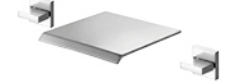

91264
Wall-mounted basin mixer
Brushed nickel