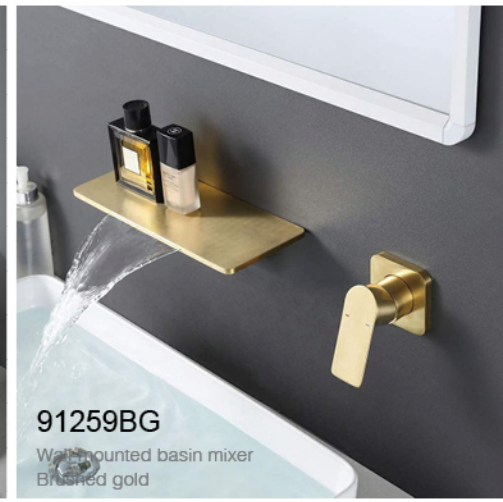

91259
Wall-mounted basin mixer
Chrome

91259B
Wall-mounted basin mixer
Black

91259BG
Wall-mounted basin mixer
Brushed gold