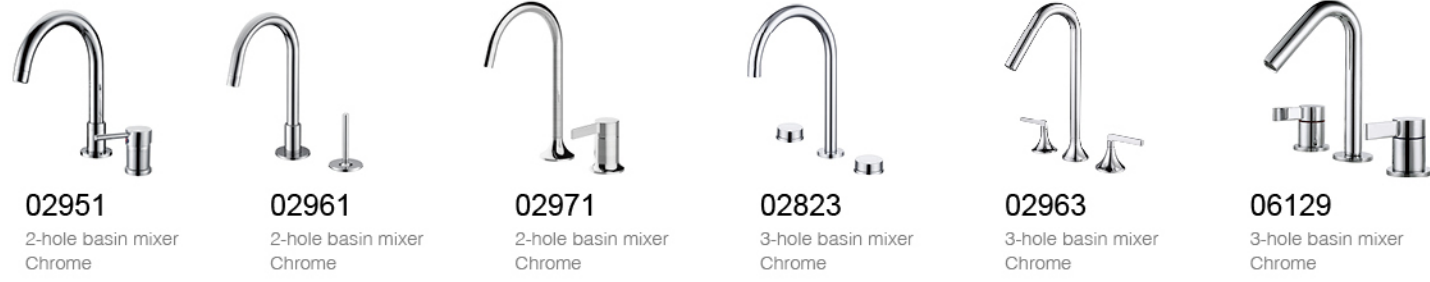

03711BRG
Basin mixer
Black+Rose gold

03712BRG
Basin mixer
Black+Rose gold

02718
Basin mixer
Chrome

02718BN
Basin mixer
Brushed nickel

02718CW
Basin mixer
Chrome+White

02718BG
Basin mixer
Brushed gold

02718B
Basin mixer
Black

00911
Basin mixer
Chrome

02719
Basin mixer
Chrome

02719G
Basin mixer
Gold

80301B
Basin mixer
Black

80302B
Basin mixer
Black

00911B
Basin mixer
Black

201VCP
Basin mixer
Chrome

201VB
Basin mixer
Black

02716
Basin mixer
Chrome

02716B
Basin mixer
Black

颜色代码: CP (铬色)、G (金色)、RG (玫瑰金)、RG (玫瑰金)、B (黑色)、W (白色)、BG (拉丝金)、BRG (拉丝玫瑰金)、BN (拉丝)、GM (枪灰)、ORB

ELEGANT AND TOO MANY

beautiful things show profound cultural details the delicate style is extendable, like the bud in spring, the waves dance on the clear lake.....thoroughly showing the style of exquisite and flexible.