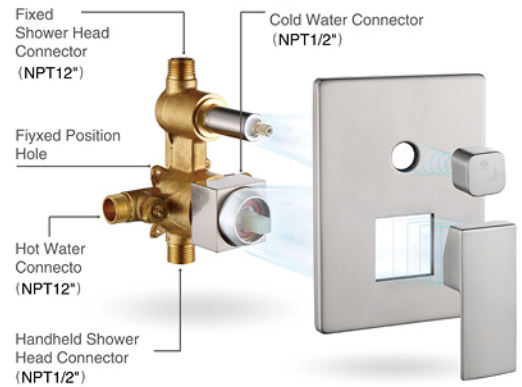

91028GM
Concealed shower set
Gun metal

91028BG
Concealed shower set
Brushed gold

91052B
Concealed shower set
Black

91128B
Shower column set
Black

51001BG

51001B

51001BN

SANITARY WARE