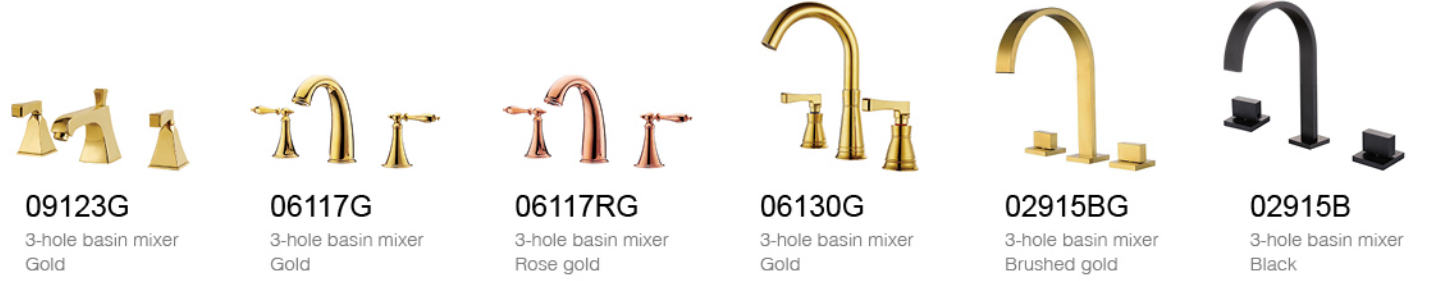

03711BRG
Basin mixer
Black+Rose gold

03712BRG
Basin mixer
Black+Rose gold

02718
Basin mixer
Chrome

02718BN
Basin mixer
Brushed nickel

02718CW
Basin mixer
Chrome+White

02718BG
Basin mixer
Brushed gold

02718B
Basin mixer
Black

00911
Basin mixer
Chrome

02719
Basin mixer
Chrome

02719G
Basin mixer
Gold

80301B
Basin mixer
Black

80302B
Basin mixer
Black

00911B
Basin mixer
Black

201VCP
Basin mixer
Chrome

201VB
Basin mixer
Black

02716
Basin mixer
Chrome

02716B
Basin mixer
Black

颜色代码: CP (铬色)、G (金色)、RG (玫瑰金)、RG (玫瑰金)、B (黑色)、W (白色)、BG (拉丝金)、BRG (拉丝玫瑰金)、BN (拉丝)、GM (枪灰)、ORB

ELEGANT AND TOO MANY

beautiful things show profound cultural details the delicate style is extendable, like the bud in spring, the waves dance on the clear lake.....thoroughly showing the style of exquisite and flexible.