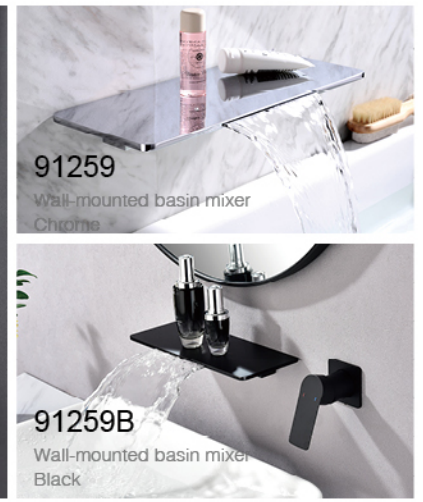

91259
Wall-mounted basin mixer
Chrome

91259B
Wall-mounted basin mixer
Black