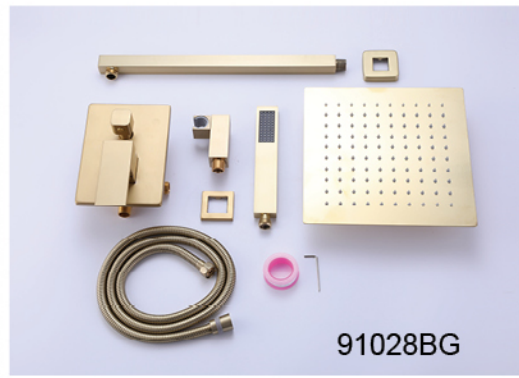

91028GM
Concealed shower set
Gun metal

91028BG
Concealed shower set
Brushed gold

91052B
Concealed shower set
Black

91128B
Shower column set
Black

51001BG

51001B

51001BN

SANITARY WARE