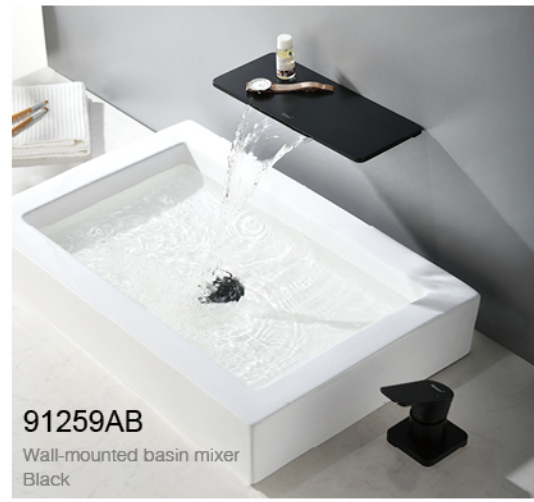

91259BG
Wall-mounted basin mixer
Brushed gold

91259AB
Wall-mounted basin mixer
Black