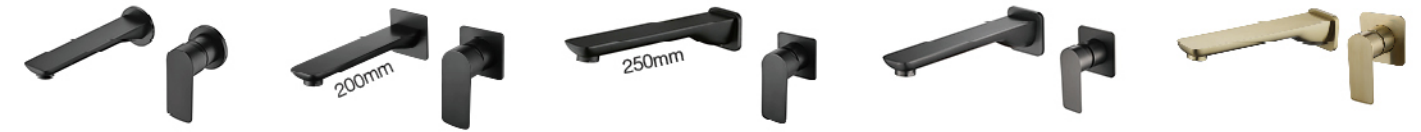

颜色代码: CP (棕色)、G (金色)、RG (玫瑰金)、RG (玫瑰金)、B (黑色)、W (白色)、BG (拉丝金)、BRG (拉丝玫瑰金)、BN (拉丝)、GM (枪灰)、ORB

03119BG
3-hole bathtub mixer
Brushed gold

02451BG
Wall-mounted basin mixer
Brushed gold

02451GM
Wall-mounted basin mixer
Gun metal