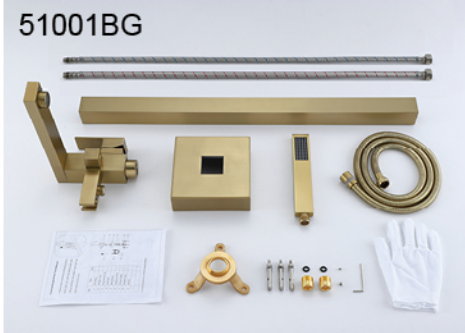

91028GM
Concealed shower set
Gun metal

91028BG
Concealed shower set
Brushed gold

91052B
Concealed shower set
Black

91128B
Shower column set
Black

51001BG

51001B

51001BN

SANITARY WARE